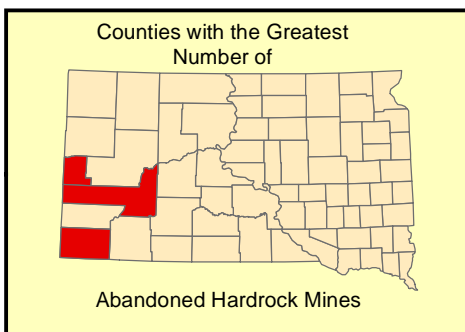

Abandoned Hardrock Mines and Waters Polluted by Metals

Pennington County, SD

0 10 20 40 Miles

1:1,220,079

Legend

- Cities
- Impaired Water Areas
- Impaired Water Segments
- Abandoned Hardrock Mines**
- All Others
- Gold
- ▲ Uranium
- Road Classification**
- Limited Access Highway
- Highway