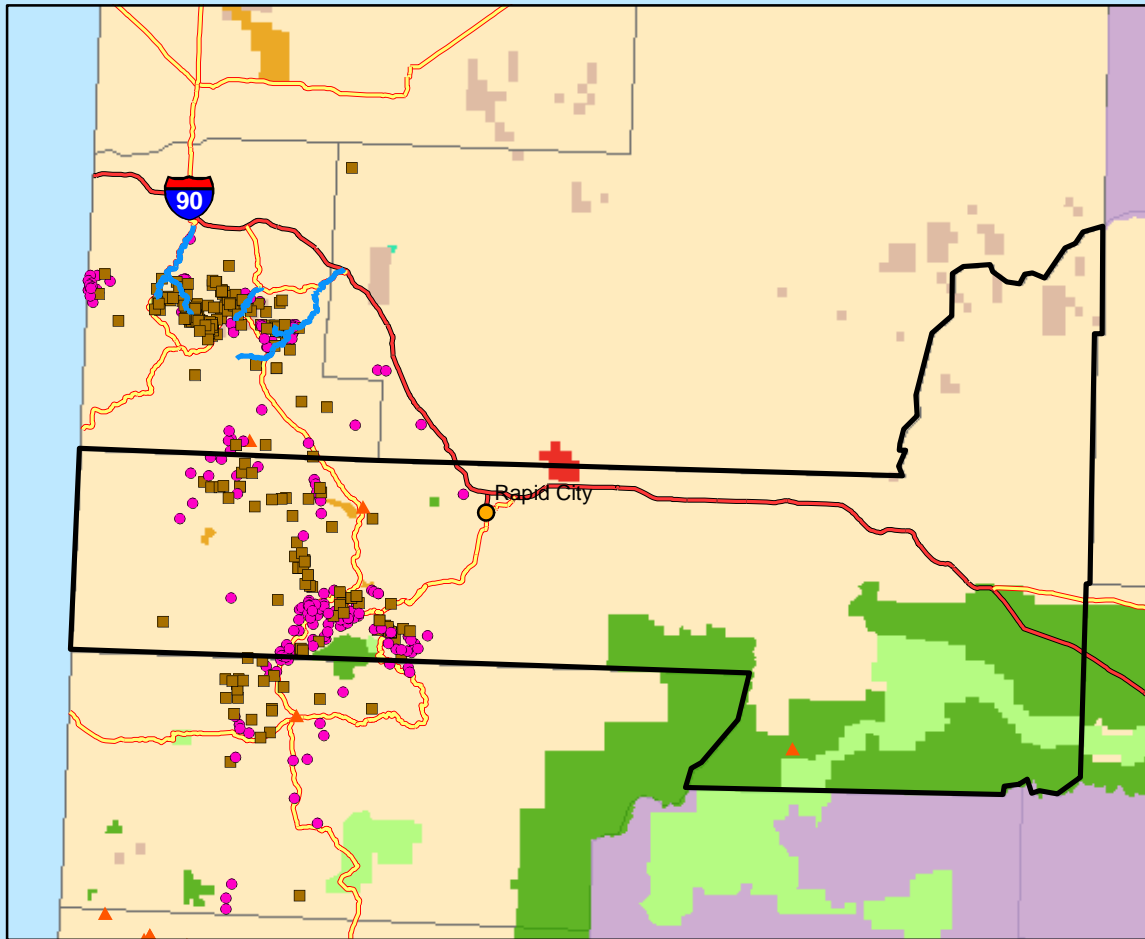

Abandoned Hardrock Mines and Waters Polluted by Metals

Pennington County, SD

0 10 20 40 Miles

1:1,220,079

Legend

- Cities
- Impaired Water Areas
- Impaired Water Segments
- Abandoned Hardrock Mines**
- All Others
- Gold
- ▲ Uranium
- Road Classification**
- Limited Access Highway
- Highway

A Project of the Mineral Policy Center
Map by Ali Steimke, May 2002