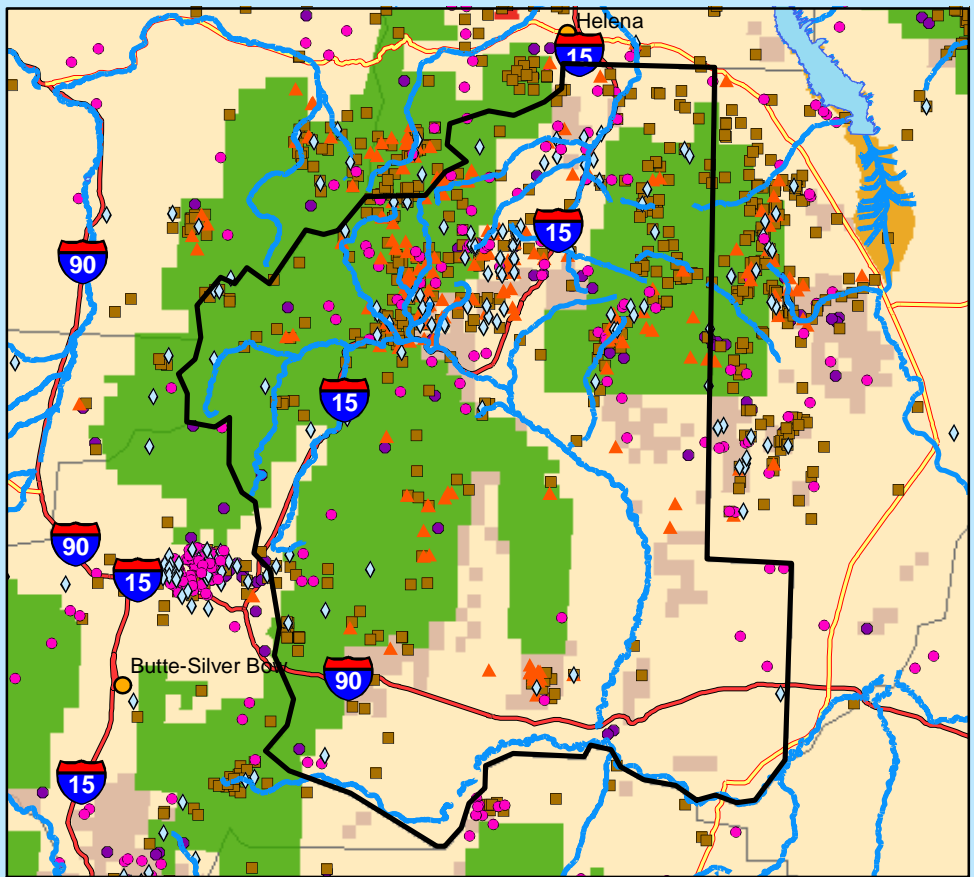

Abandoned Hardrock Mines and Waters Polluted by Metals

Jefferson County, MT

1:886,414

Legend

- Cities
- Impaired Water Areas
- Impaired Water Segments
- Abandoned Hardrock Mines**
 - All Others
 - Copper
 - Gold
 - ▲ Lead
 - ◇ Silver
- Road Classification**
 - Limited Access Highway
 - Highway
- Federal Lands**
 - Bureau of Indian Affairs
 - Bureau of Land Management
 - Bureau of Reclamation
 - Department of Defense
 - Forest Service
 - Fish and Wildlife Service
 - National Park Service
 - Other Agencies (NASA, DOE, DOT...)
 - Counties